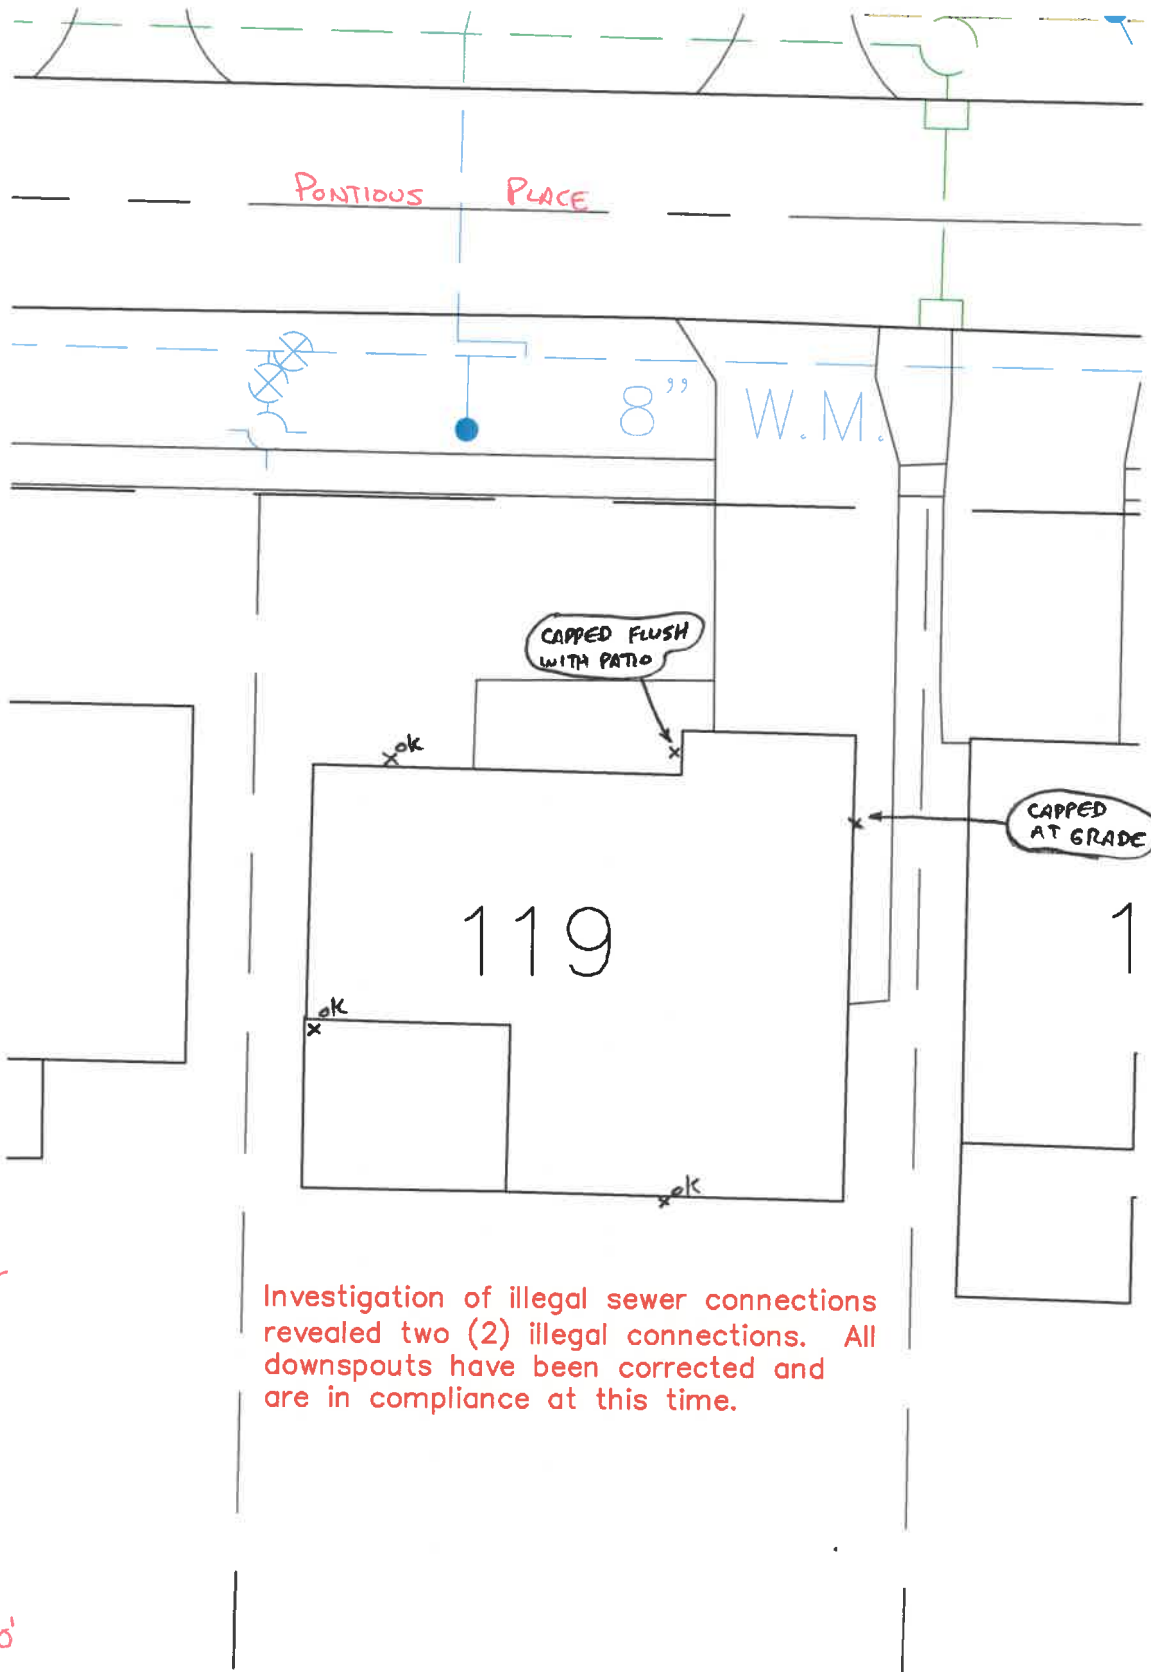

119 PONTIOUS PLACE

Investigation of illegal sewer connections revealed two (2) illegal connections. All downspouts have been corrected and are in compliance at this time.